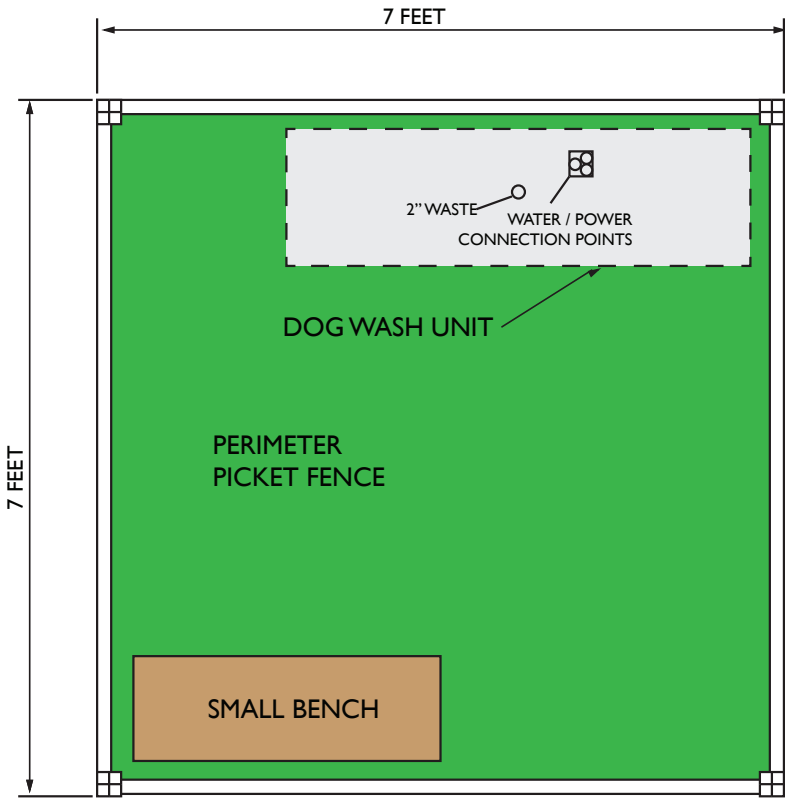

The Evolution Dog Wash mini is designed with the dog's safety and well-being in mind. Built on a smaller frame, without reducing the dog wash area; as opposed to other smaller sized dog washes where they significantly reduce the dog wash area, which can cause stress and anxiety for a dog. Additionally, the mini has a lower cabinet height so the dog can see while in the wash to help them feel comfortable and relaxed.

SPECIFICATIONS:

- Overall Dimensions: 5.5' Wide by 4.5' High by 2' Deep
- Requirements:
 - Electrical: Dedicated 120VAC 20 Amps
 - Water Supply: Hot and Cold Standard ½" Male Connection
 - Drain: Standard Waste Drain 1.5" Male Connection
- Recommended Minimum Operational Floor Space: 7' x 7'
 - A Much Smaller Floor Space Than Competitors' Full-sized Dog Washes.

evolution
dog wash **mini**
plan view

SUGGESTED
DOG WASH
AREA