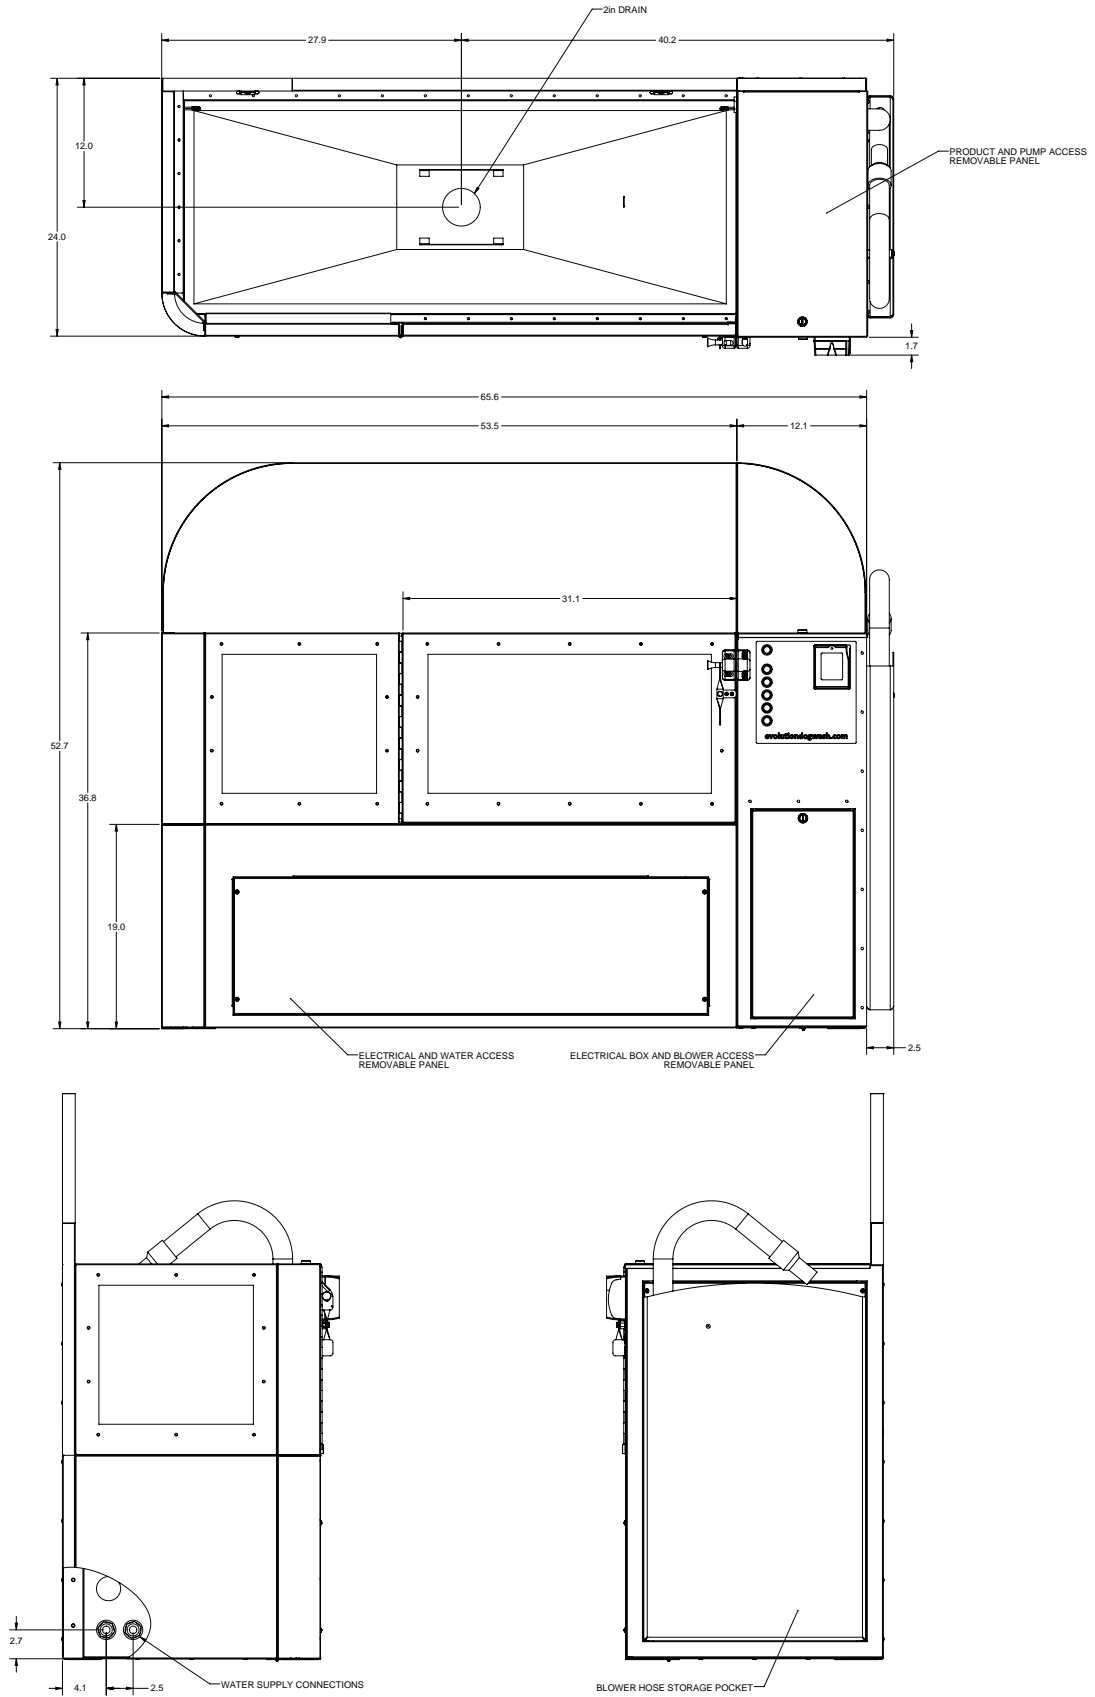

The Evolution Dog Wash mini is designed with the dog's safety and well-being in mind. Built on a smaller frame, without reducing the dog wash area; as opposed to other smaller sized dog washes where they significantly reduce the dog wash area, which can cause stress and anxiety for a dog. Additionally, the mini has a lower cabinet height so the dog can see while in the wash to help them feel comfortable and relaxed.

SPECIFICATIONS:

- Overall Dimensions: 5.5' Wide by 4.5' High by 2' Deep
- Requirements:
 - Electrical: Dedicated 120VAC 20 Amps
 - Water Supply: Hot and Cold Standard ½" Male Connection
 - Drain: Standard Waste Drain 1.5" Male Connection
- Recommended Minimum Operational Floor Space: 7' x 7'
 - A Much Smaller Floor Space Than Competitors' Full-sized Dog Washes.

evolution
dog wash **mini**
plan view

SUGGESTED
DOG WASH
AREA